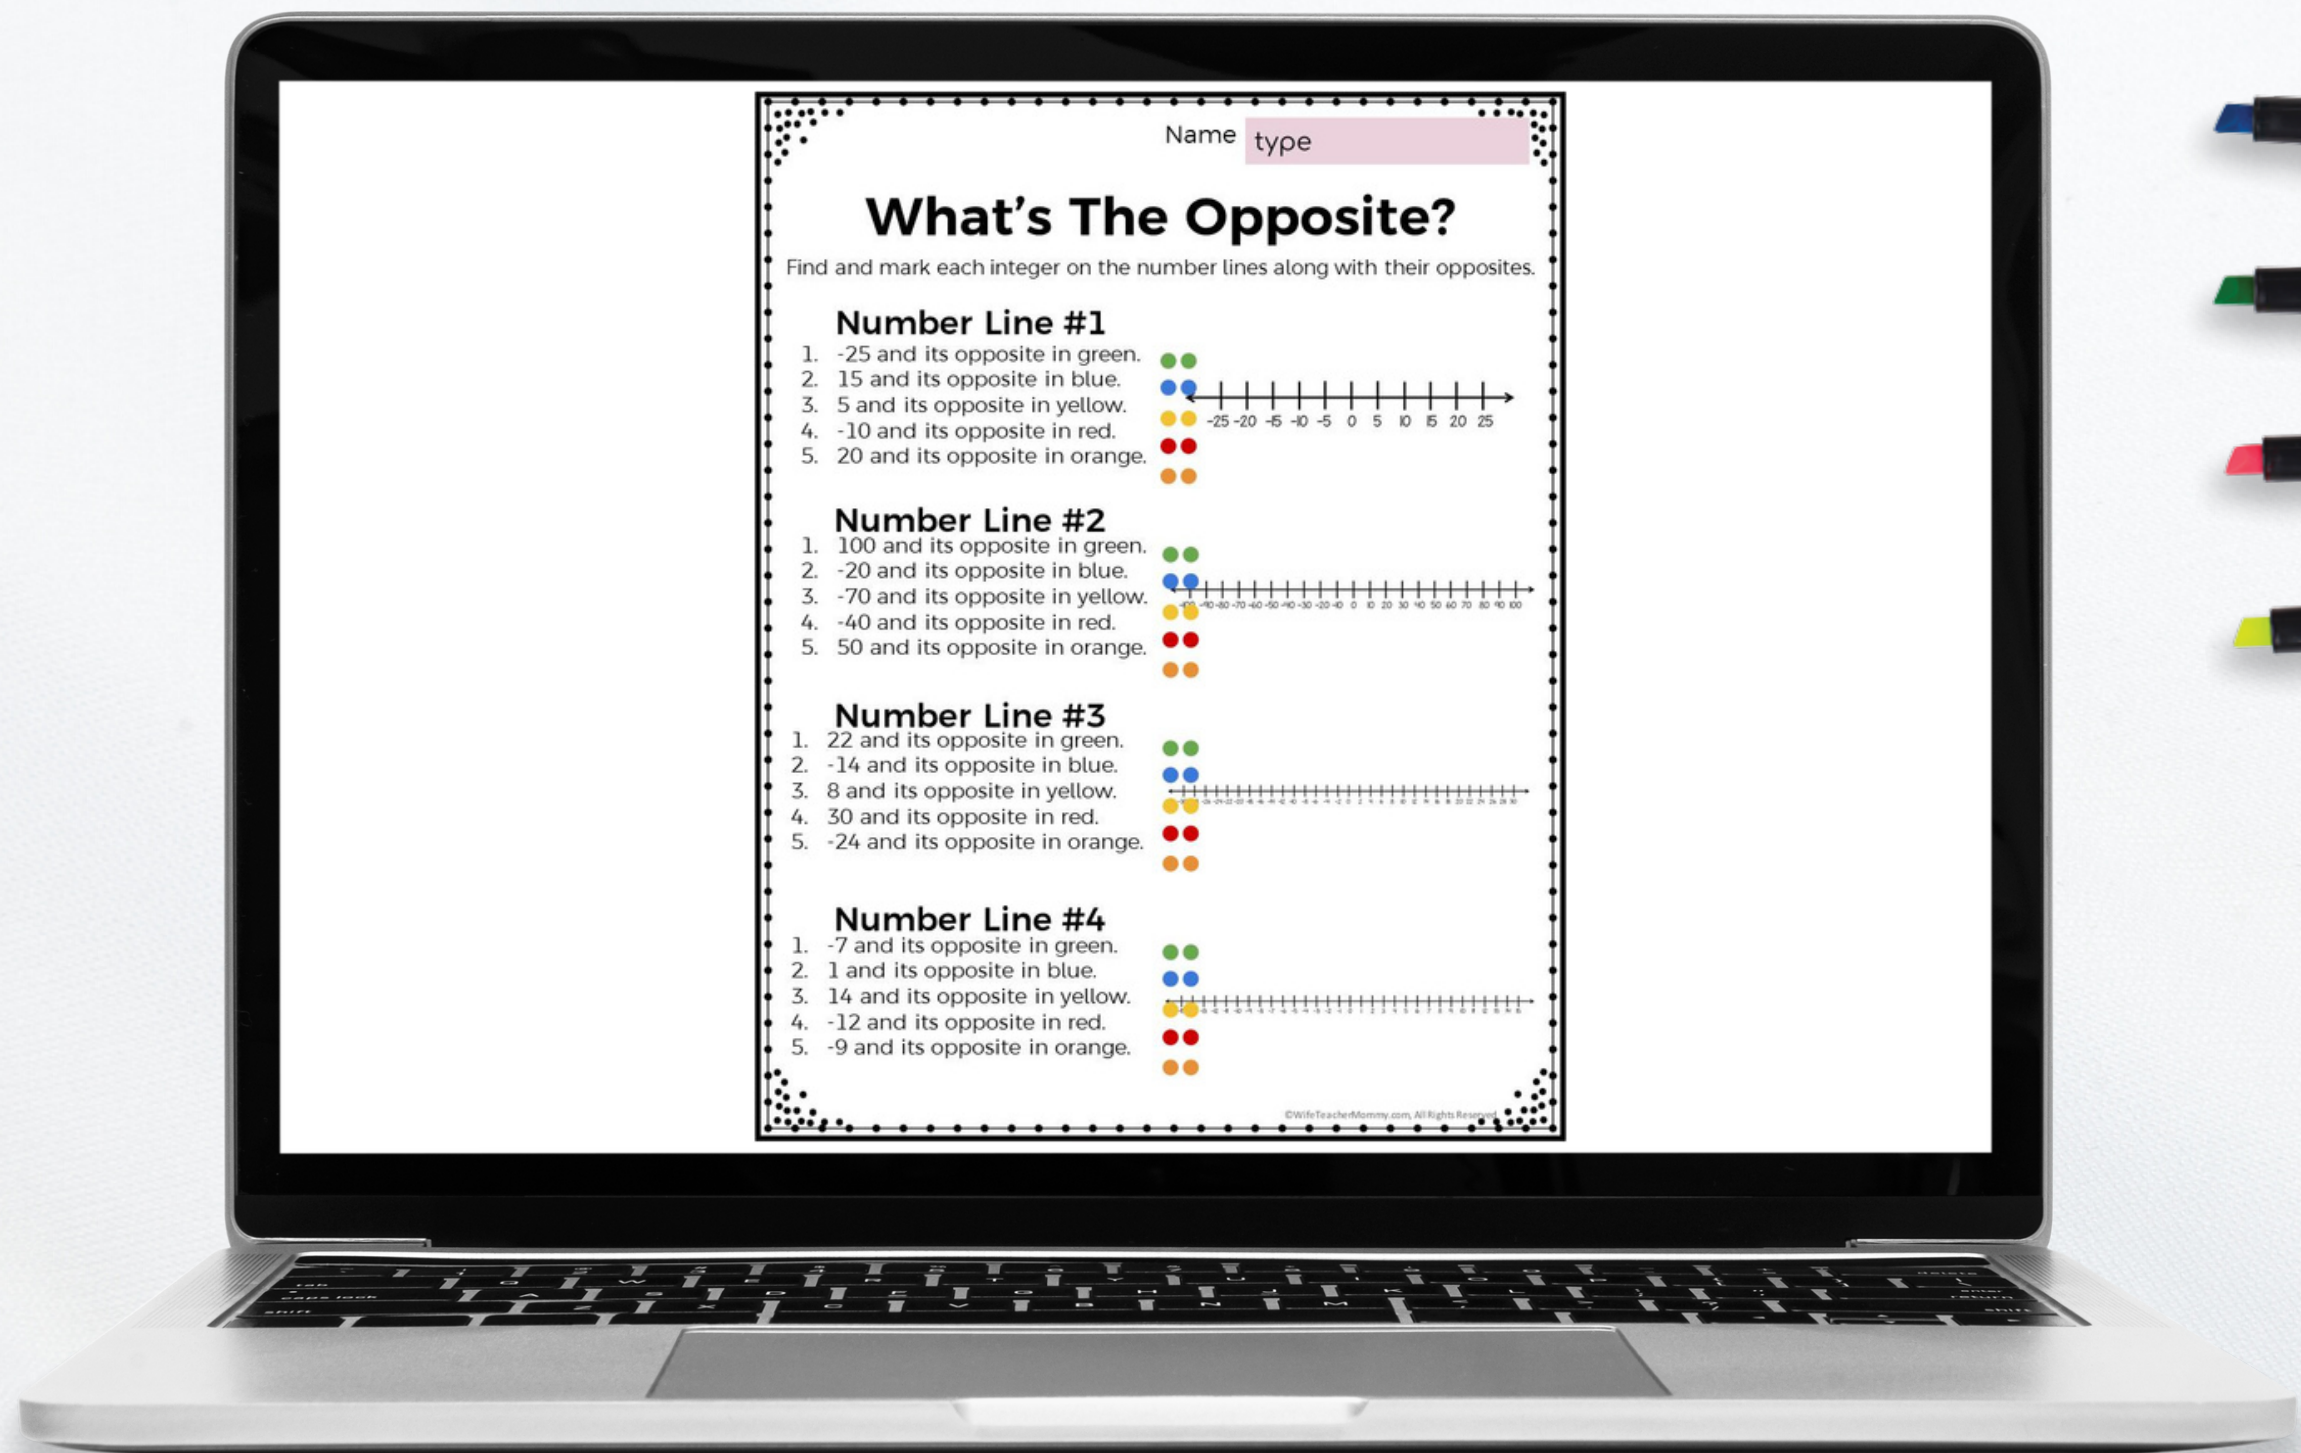

6TH GRADE SUB PLANS

math only

GOOGLE SLIDES:

- Compiled from our Best-Selling Ready-To-Go Sub Plans
- Perfect as sub plans or extra math practice
- All the graphic organizers, activities, or worksheets are included.

6TH GRADE SUB PLANS

MATH ONLY:

- Quick Math Review & Fluency Practice
- Ratios
- Volume of Rectangular Prisms
- Number Line and Absolute Value
- Writing Algebraic Expressions
- Dividing Fractions by Fractions
- Adding and Subtracting Fractions

6TH GRADE MATH SUB PLANS

"I BOUGHT THESE ORIGINALLY TO USE WITH SUB PLANS - BUT FOUND THEM MORE HELPFUL TO USE WITH THE EVERYDAY CONCEPTS THAT THEY APPLY TO. EASY AND QUICK TO SET UP AND THE KIDS LOVED THEM!"